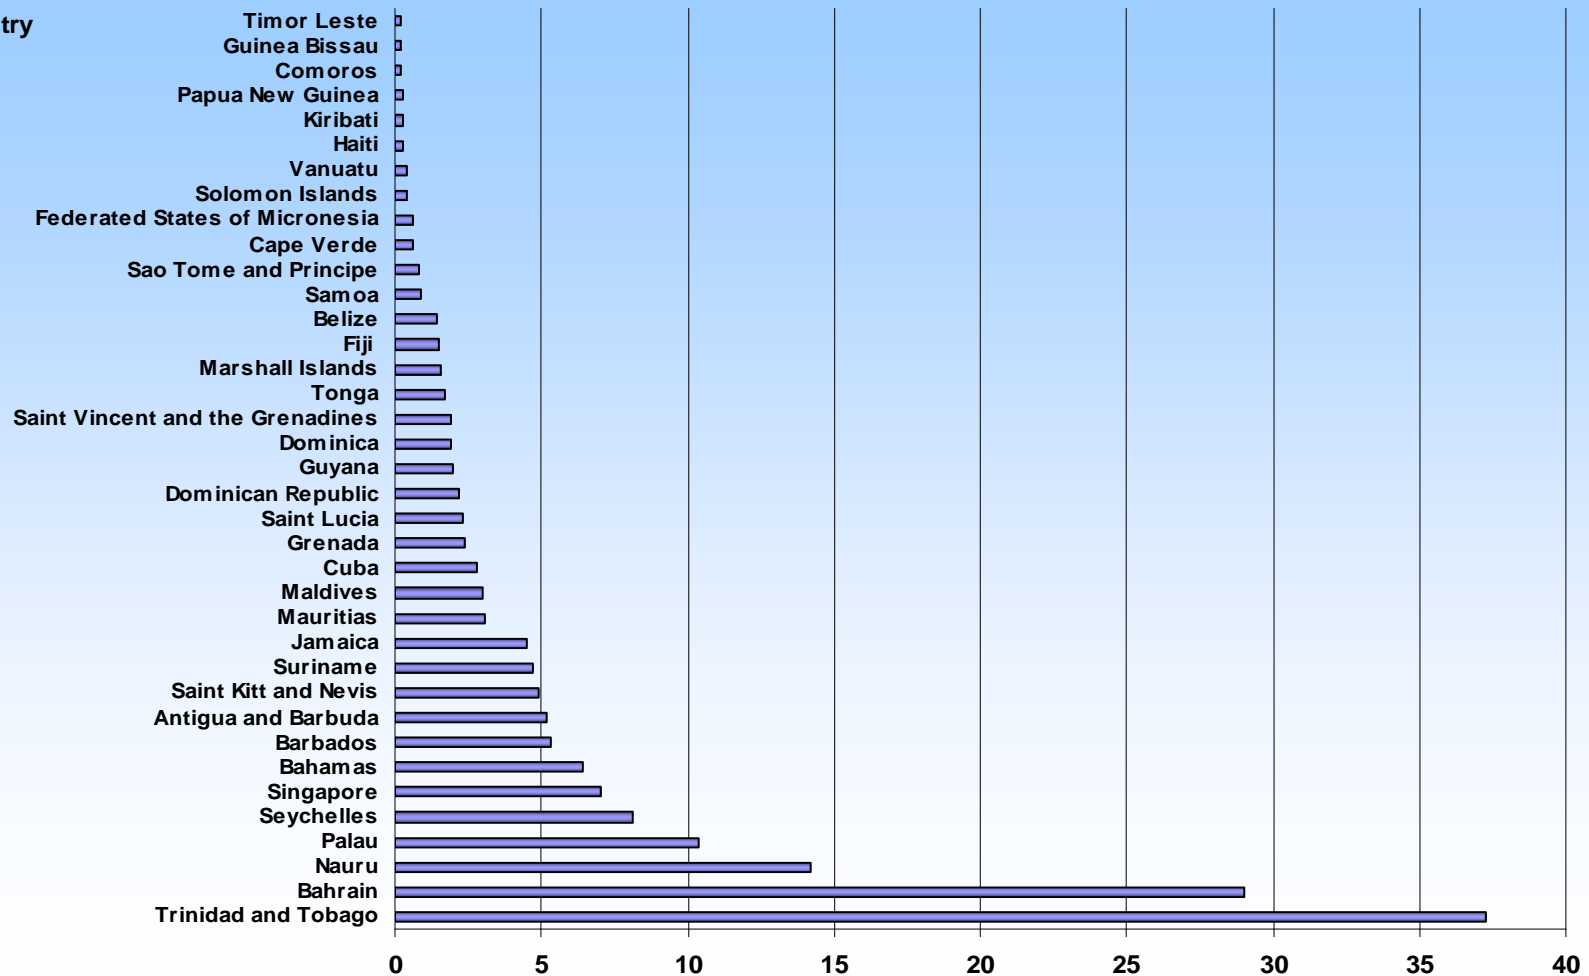

Small Island Developing States (SIDS) CO2 Emissions per Capita

Country

Note: Data sourced from UNDP HDI Report 2011.
Tuvalu not included due to lack of emissions data.

CO2 Emissions (Tonnes/Capita)